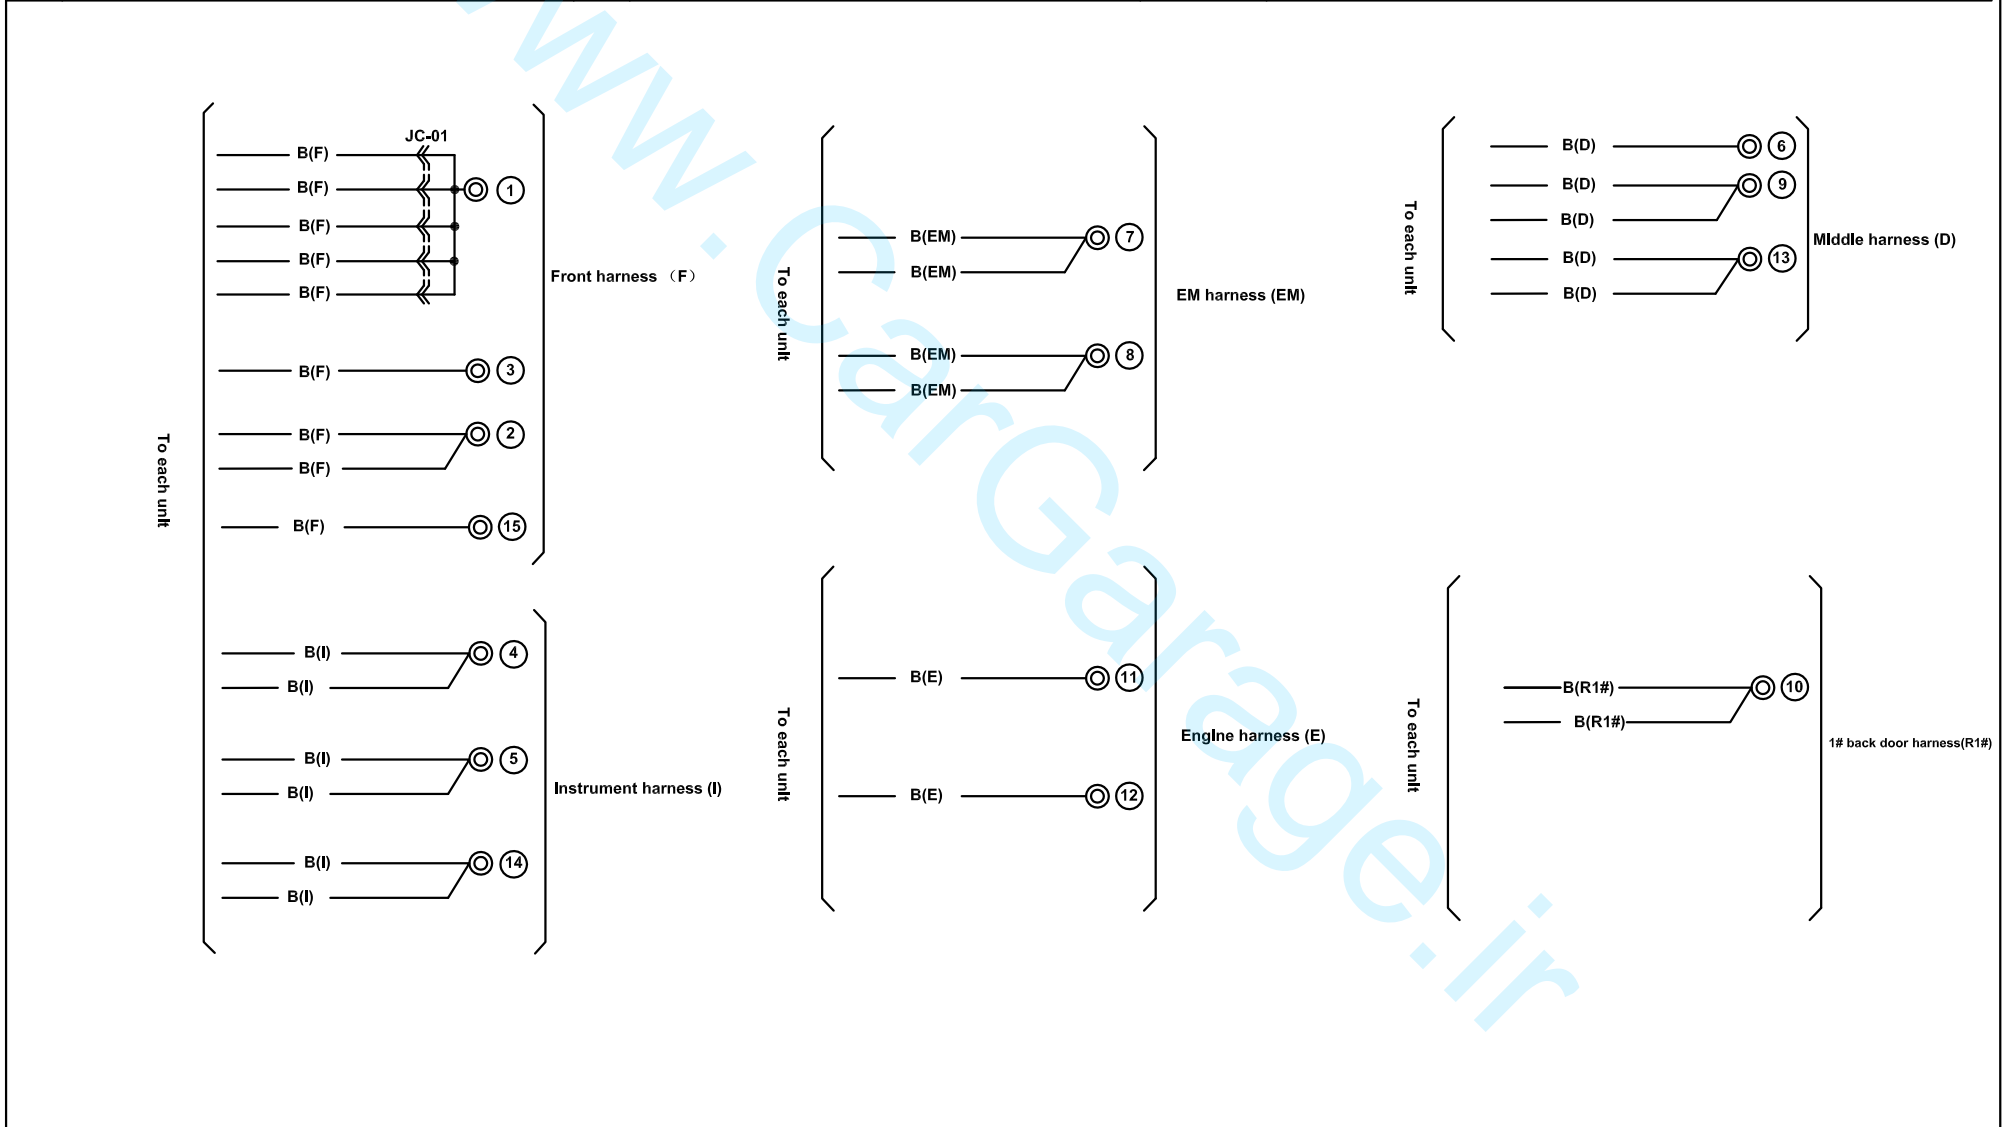

کد رنگ سیم ها

Color	Code	Color	Code
Black	B	Light Green	LG
Brown	BR	Orange	O
Dark blue	DL	Pink	P
Dark Green	DG	Red	R
Gray	GR	Sky Blue	SB
Green	G	Violet	V
Light blue	LB	White	W
Blue	L	Yellow	Y

نماد

Name	Symbol	Name	Symbol
Front harness	F 	Grounding harness	EA
Engjne harness	E 	Interior harness	IN
EM harness	EM	Reversing radar harness	RA
Middle harness	D 	2# Back door harness	R2#
Rear harness	R 	1# Back door harness	R1#
Front left door harness	DR1		
Front right door harness	DR2		
Rear left door harness	DR3		
Rear right door harness	DR4		
Instrument harness	I		

<p>Q-01 EPS power supply (I)</p> 	<p>A1-03 Battery B+ (E)</p> 				
<p>Q-02 EPS controller (I)</p> 					

Harness mark:  (F)  (E)  (D)  (R)