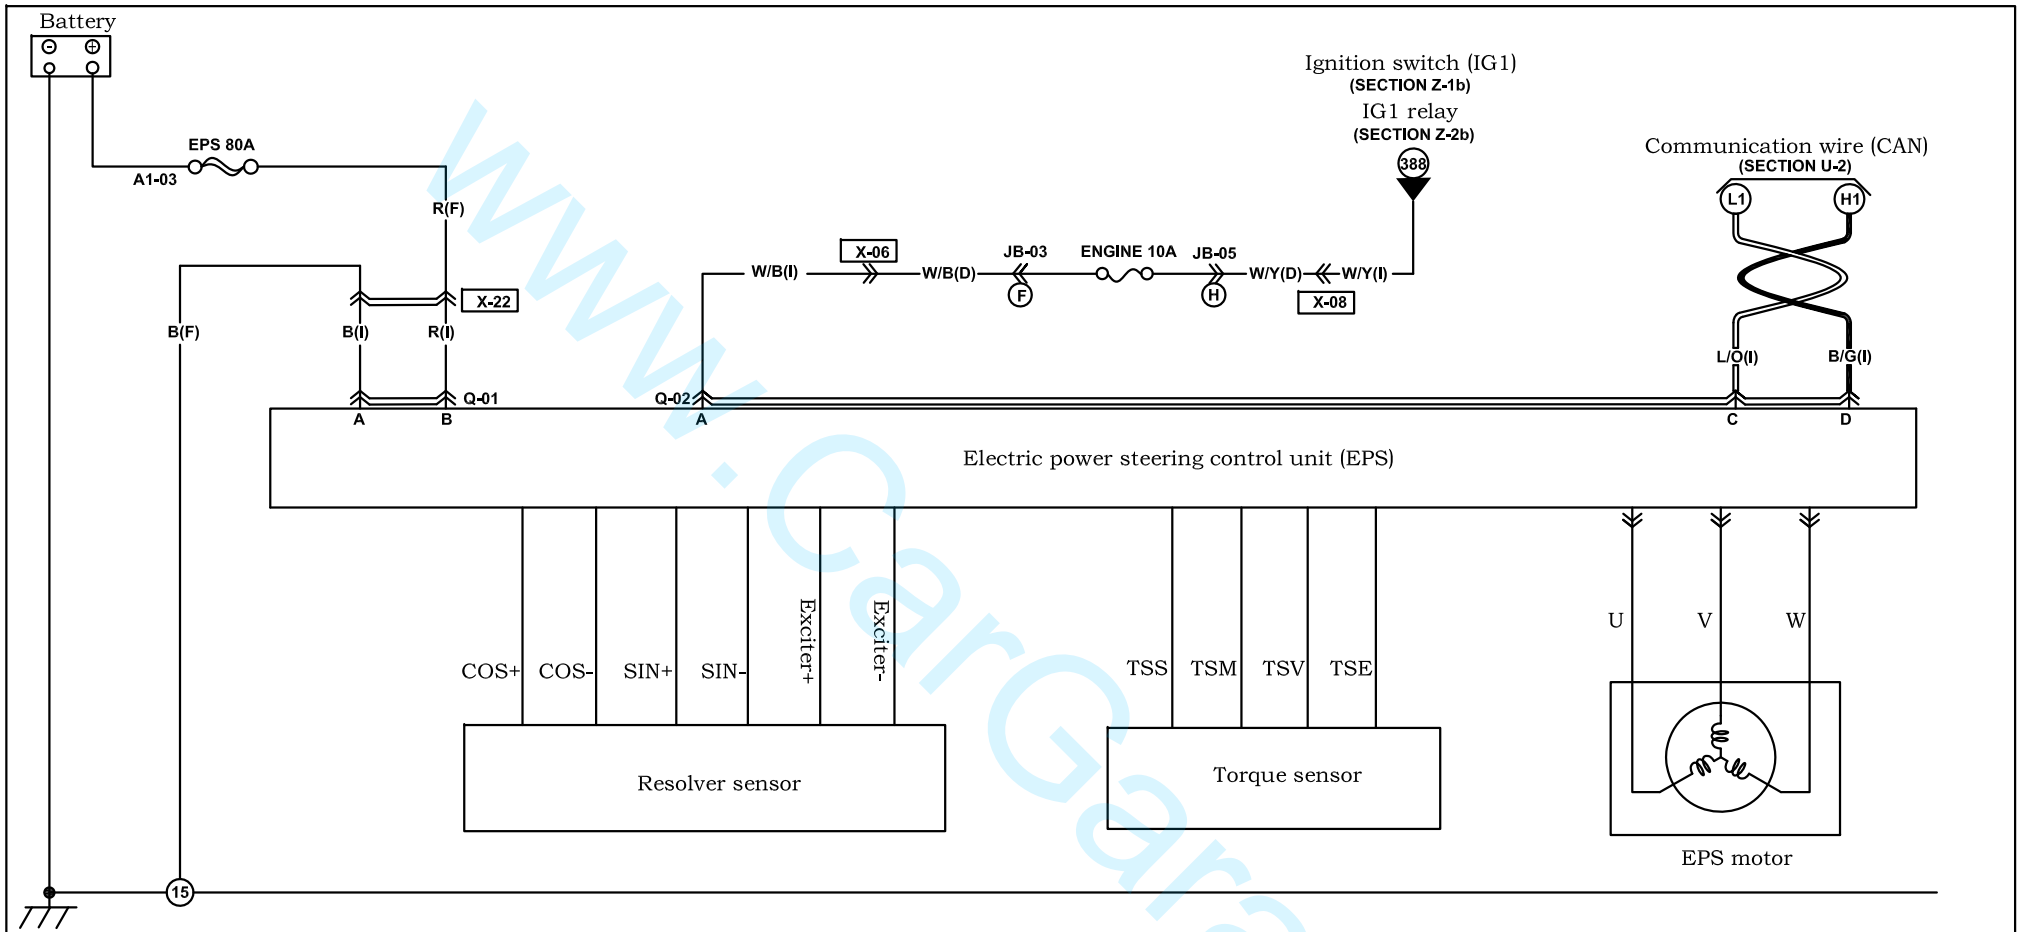

کد رنگ سیم ها

Color	Code	Color	Code
Black	B	Light Green	LG
Brown	BR	Orange	O
Dark blue	DL	Pink	P
Dark Green	DG	Red	R
Gray	GR	Sky Blue	SB
Green	G	Violet	V
Light blue	LB	White	W
Blue	L	Yellow	Y

نماد

Name	Symbol	Name	Symbol
Front harness	F 	Grounding harness	EA
Engjne harness	E 	Interior harness	IN
EM harness	EM	Reversing radar harness	RA
Middle harness	D 	2# Back door harness	R2#
Rear harness	R 	1# Back door harness	R1#
Front left door harness	DR1		
Front right door harness	DR2		
Rear left door harness	DR3		
Rear right door harness	DR4		
Instrument harness	I		

<p>Q-01 EPS power supply (I)</p> 	<p>A1-03 Battery B+ (E)</p> 				
<p>Q-02 EPS controller (I)</p> 					

Harness mark:  (F)  (E)  (D)  (R)